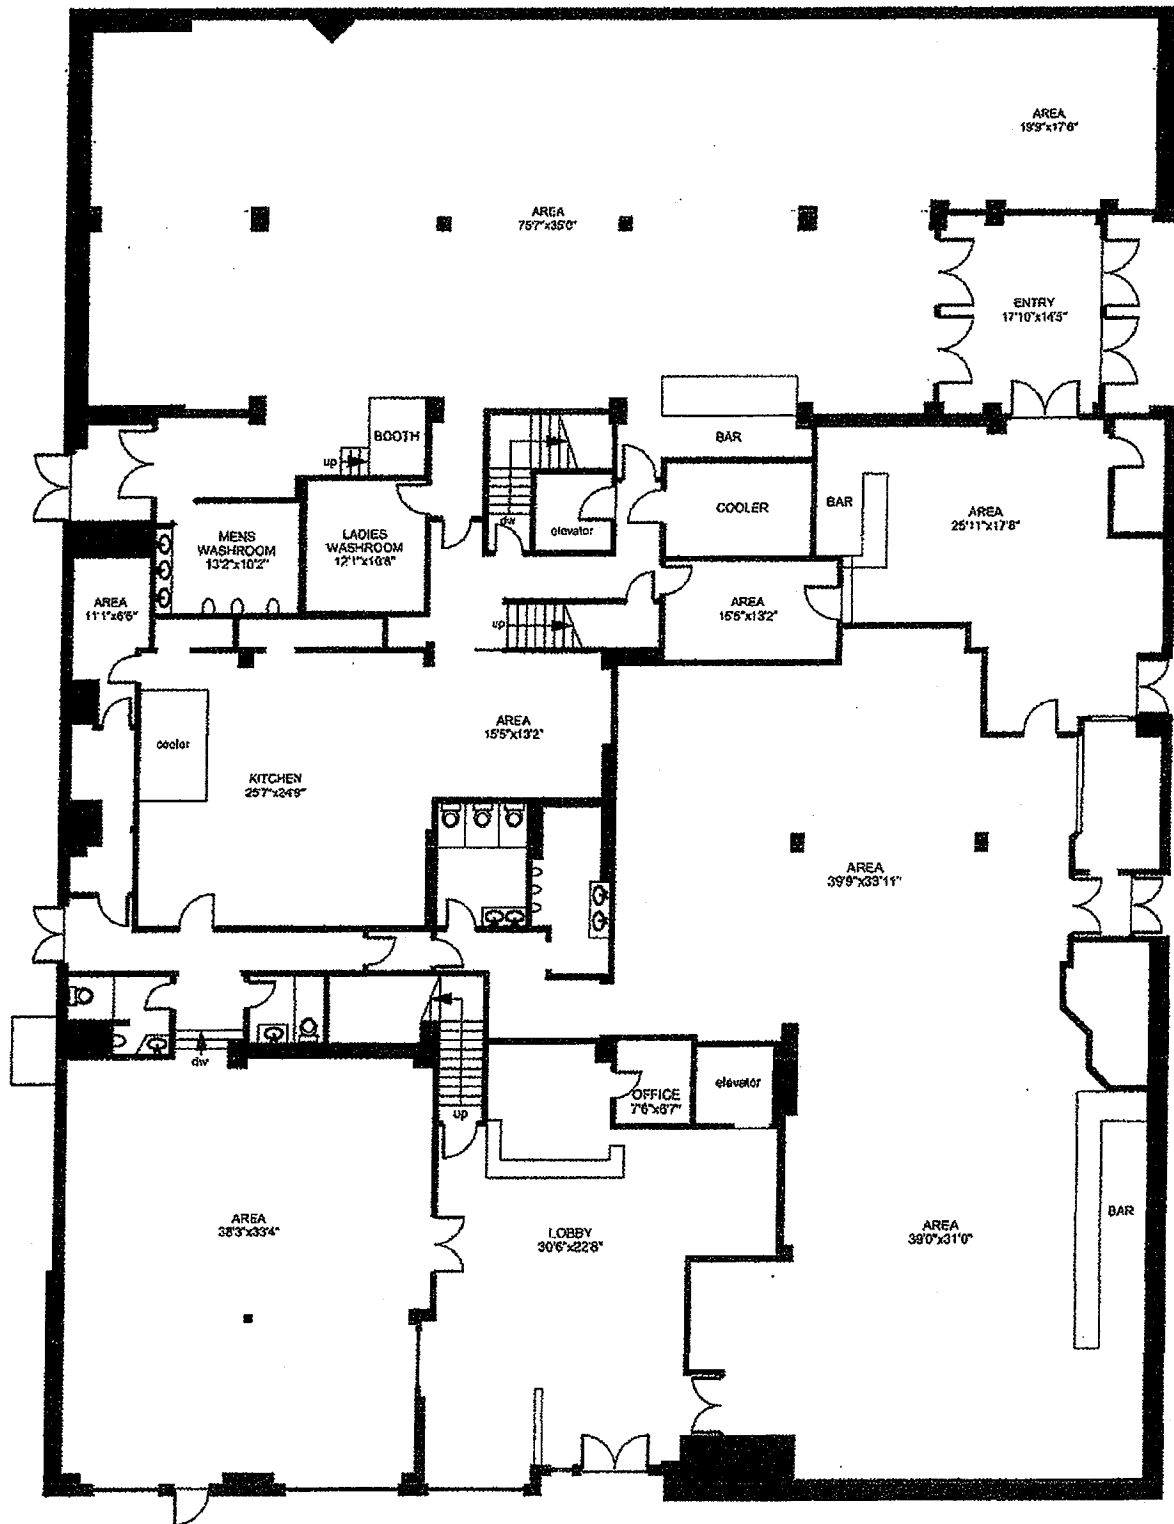

VICTORIA PLAZA HOTEL

FIRST FLOOR
9523 SQ. FT

PREPARED FOR THE EXCLUSIVE USE OF
ROBERT YOUNG OF
BROWN BROS. REAL ESTATE

MEASURED ON: 08/26/07
DRAWING FILE: 05110

Tafemeasure VICTORIA, B.C.
883.8894
www.tafemeasure.com

VICTORIA PLAZA HOTEL

MAIN FLOOR
13057 SQ.FT

PREPARED FOR THE EXCLUSIVE USE OF
ROBERT YOUNG OF
BROWN BROS. REAL ESTATE

MEASURED ON: 08/28/07
DRAWING FILE: 05110

Tafe VICTORIA, B.C.
Measure Ph. 883.8894
www.tafemeasure.com

VICTORIA PLAZA HOTEL

LOWER FLOOR
9939 SQ.FT

PREPARED FOR THE EXCLUSIVE USE OF
ROBERT YOUNG OF
BROWN BROS. REAL ESTATE

MEASURED ON: 08/28/07
DRAWING FILE: 05110

Tafe VICTORIA, B.C.
M Measure Ph. 883.8894
www.tafemeasure.com