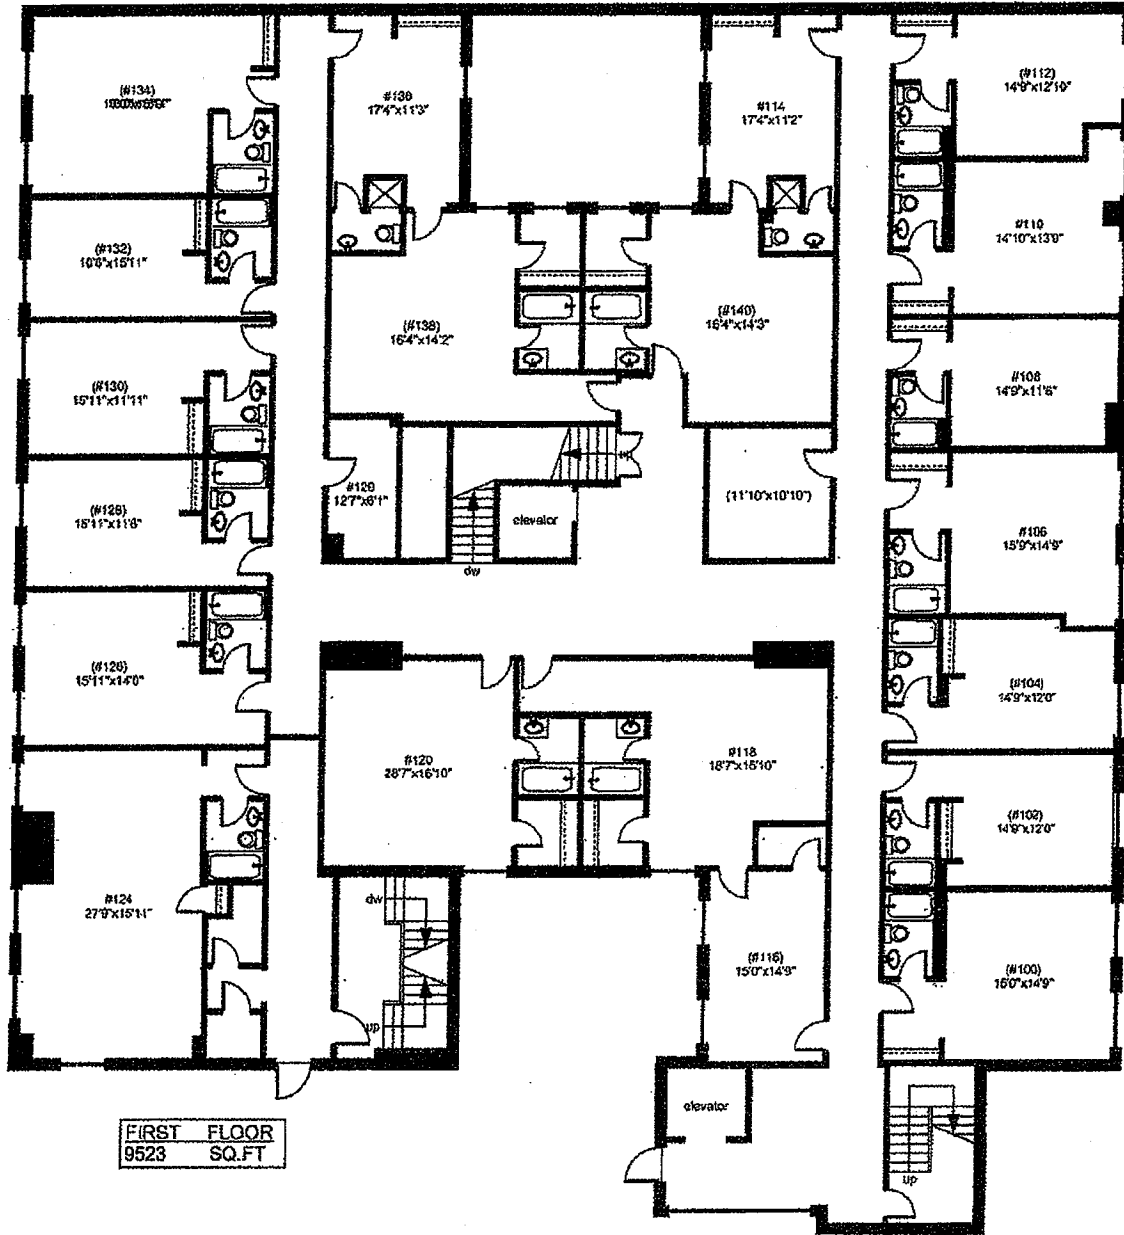

VICTORIA PLAZA HOTEL

FIRST FLOOR
9523 SQ. FT

PREPARED FOR THE EXCLUSIVE USE OF
ROBERT YOUNG OF
BROWN BROS. REAL ESTATE

MEASURED ON: 08/26/07
DRAWING FILE: 05110

Tafemeasure VICTORIA, B.C.
883.8894
www.tafemeasure.com

VICTORIA PLAZA HOTEL

MAIN FLOOR
13057 SQ.FT

PREPARED FOR THE EXCLUSIVE USE OF
ROBERT YOUNG OF
BROWN BROS. REAL ESTATE

MEASURED ON: 08/28/07
DRAWING FILE: 05110

Tafe VICTORIA, B.C.
Measure Ph. 883.8894
www.tafemeasure.com

VICTORIA PLAZA HOTEL

LOWER FLOOR
9939 SQ.FT

PREPARED FOR THE EXCLUSIVE USE OF
ROBERT YOUNG OF
BROWN BROS. REAL ESTATE

MEASURED ON: 08/28/07
DRAWING FILE: 05110

Tafe VICTORIA, B.C.
M Measure Ph. 883.8894
www.tafemeasure.com