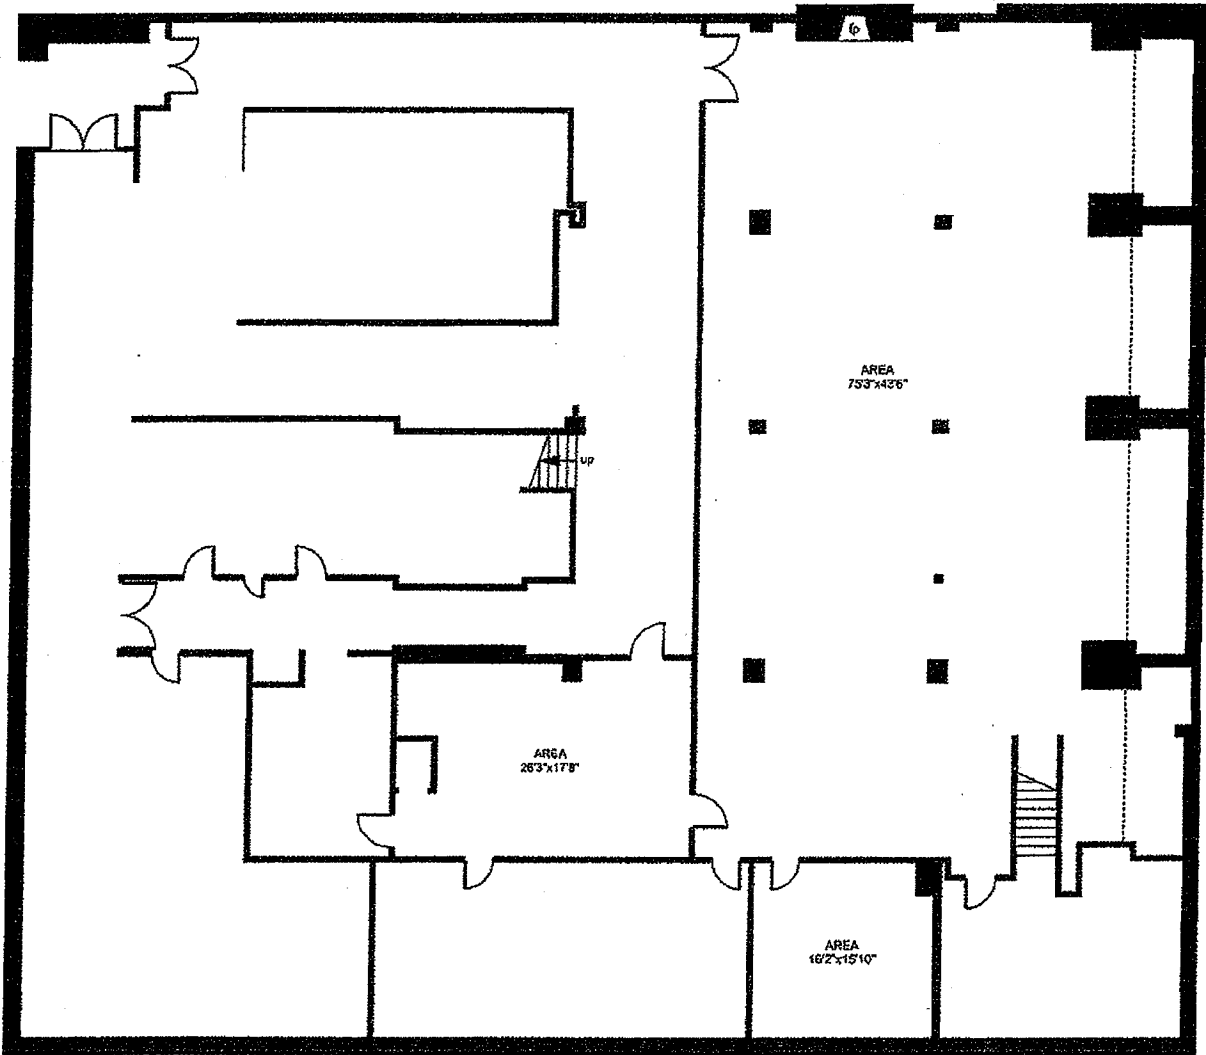

VICTORIA PLAZA HOTEL

FIRST FLOOR
9523 SQ. FT

PREPARED FOR THE EXCLUSIVE USE OF
ROBERT YOUNG OF
BROWN BROS. REAL ESTATE

MEASURED ON: 08/26/07
DRAWING FILE: 05110

Tafemeasure VICTORIA, B.C.
883.8894
www.tafemeasure.com

VICTORIA PLAZA HOTEL

MAIN FLOOR
13057 SQ.FT

PREPARED FOR THE EXCLUSIVE USE OF
ROBERT YOUNG OF
BROWN BROS. REAL ESTATE

MEASURED ON: 08/28/07
DRAWING FILE: 05110

Tafe VICTORIA, B.C.
Measure Ph. 883.8894
www.tafemeasure.com

VICTORIA PLAZA HOTEL

LOWER FLOOR
9939 SQ.FT

PREPARED FOR THE EXCLUSIVE USE OF
ROBERT YOUNG OF
BROWN BROS. REAL ESTATE

MEASURED ON: 08/28/07
DRAWING FILE: 05110

Tafe VICTORIA, B.C.
M Measure Ph. 883.8894
www.tafemeasure.com