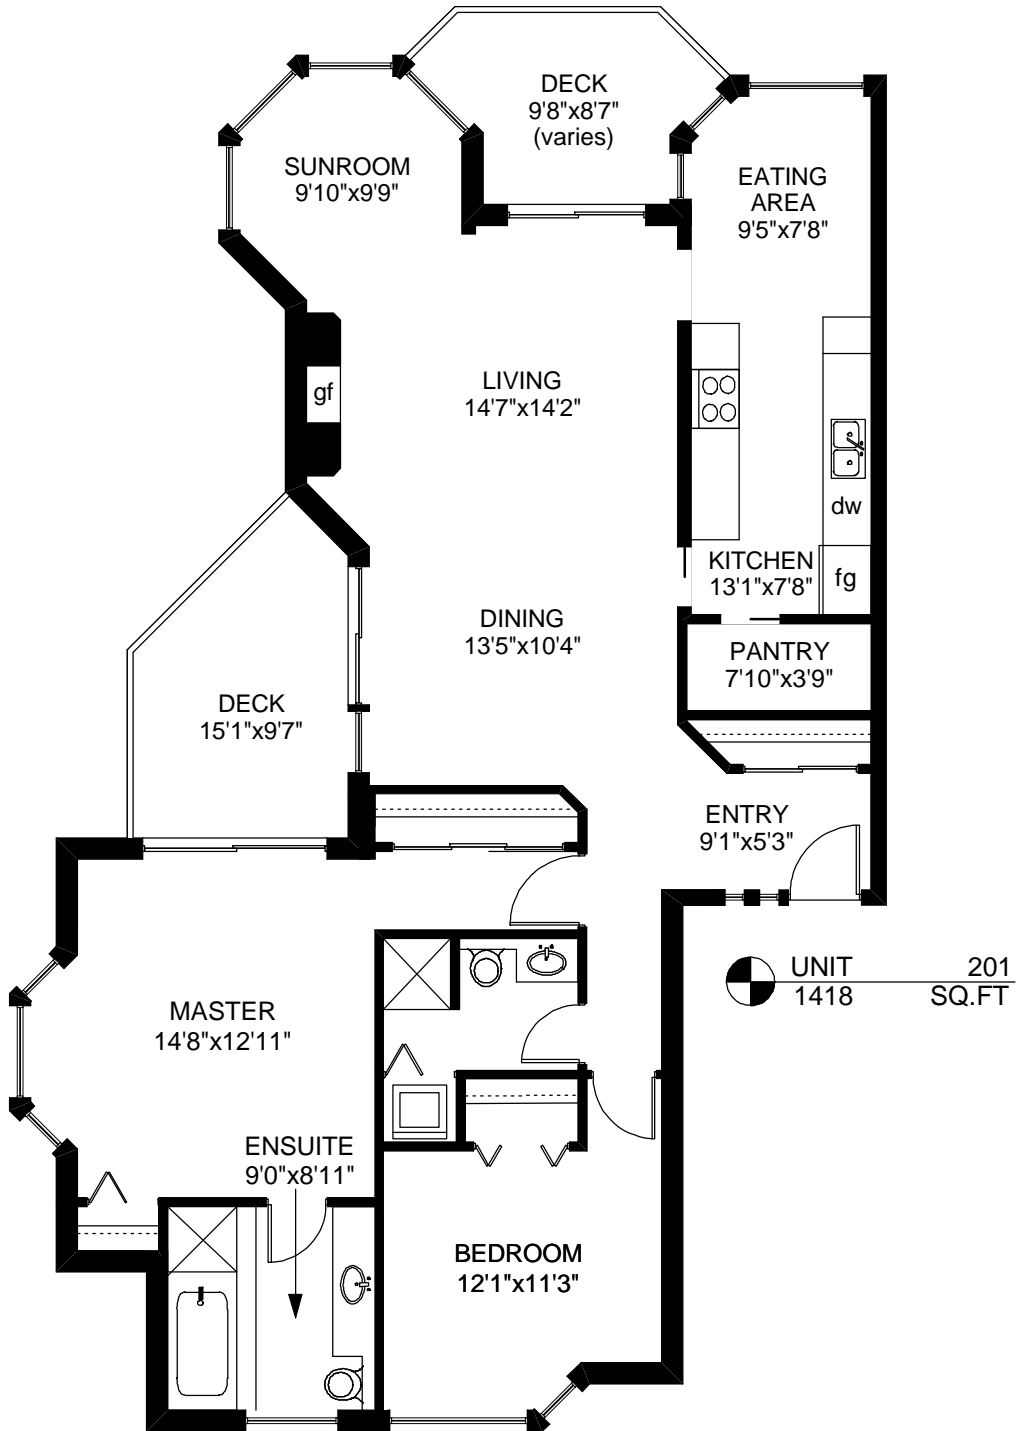

201-65 SONGHEES RD

UNIT 201
1418 SQ.FT

	FINISHED SQ. FT.	UNFINISHED SQ. FT.	TOTAL SQ. FT.
UNIT 201	1418	0	1418
TOTAL	1418	0	1418
DECKS	0	204	204

PREPARED FOR THE EXCLUSIVE USE OF
ROBERT YOUNG OF
BROWN BROS. REAL ESTATE

MEASURED ON: 02/05/07
DRAWING FILE: 08264

Tafemeasure VICTORIA, B.C.
Ph. 883.8894
www.tafemeasure.com