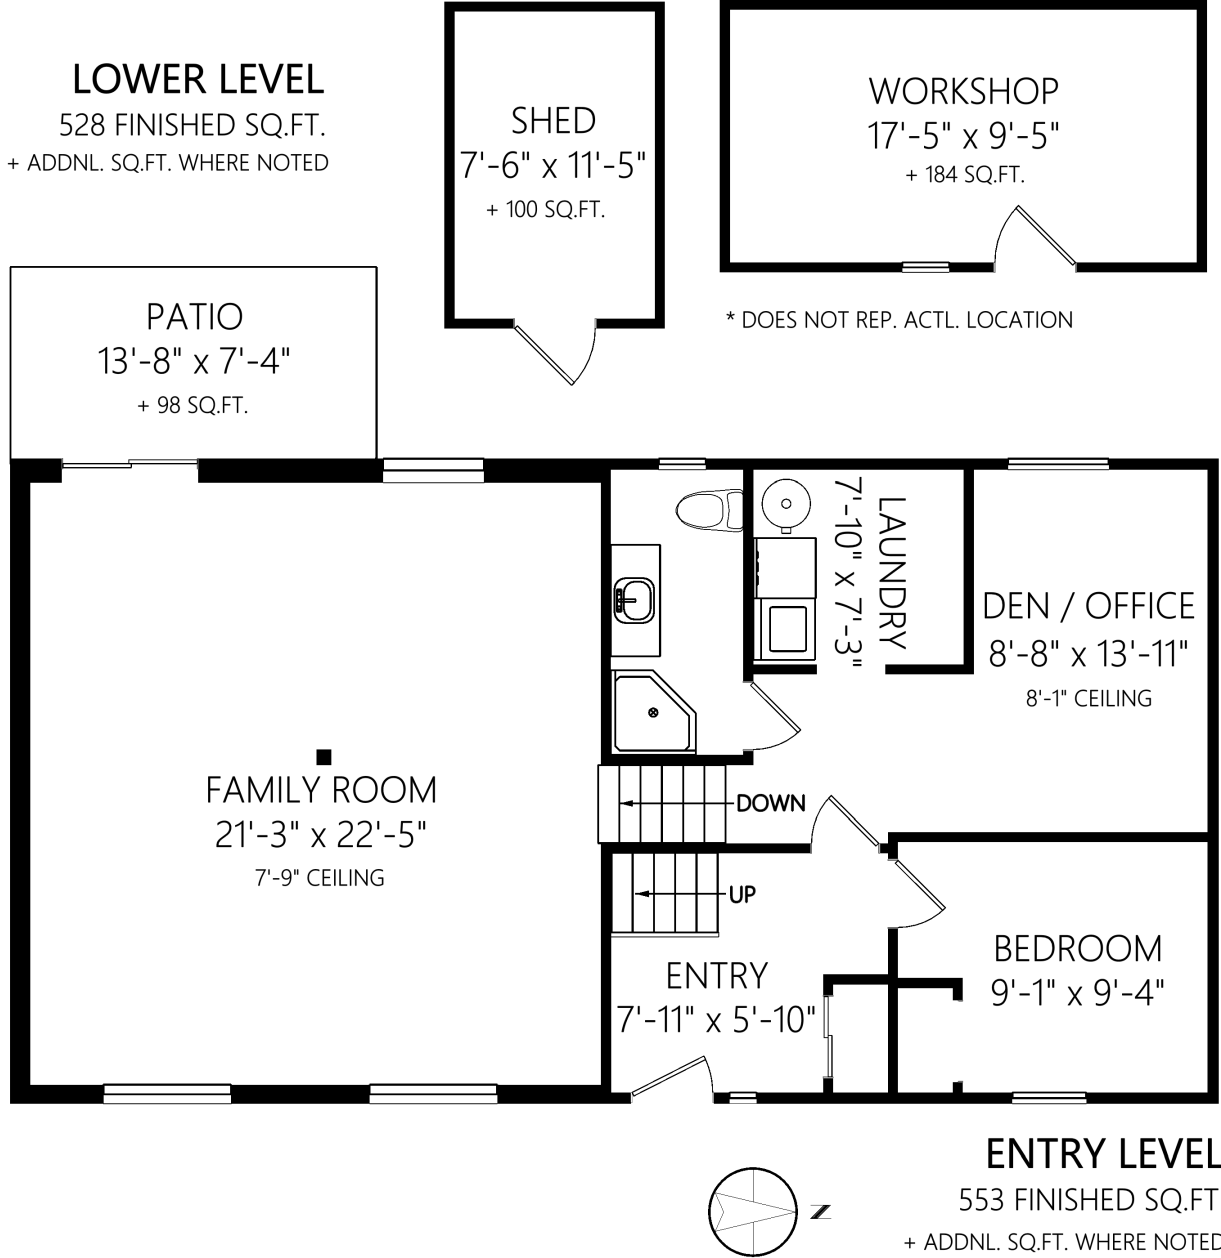

7632 Wallace Dr

	Fin. Sq.Ft.	UnFin. Sq.Ft.	Total Sq.Ft.
Main Level	561	0	561
Upper Level	609	0	609
Entry Level	553	0	553
Lower Level	528	0	528
<b>Total</b>	<b>2251</b>	<b>0</b>	<b>2251</b>

Shown length and width dimensions are approximate.  
 Area sq.ft. is representative of the on-site measurements. (1" accuracy)