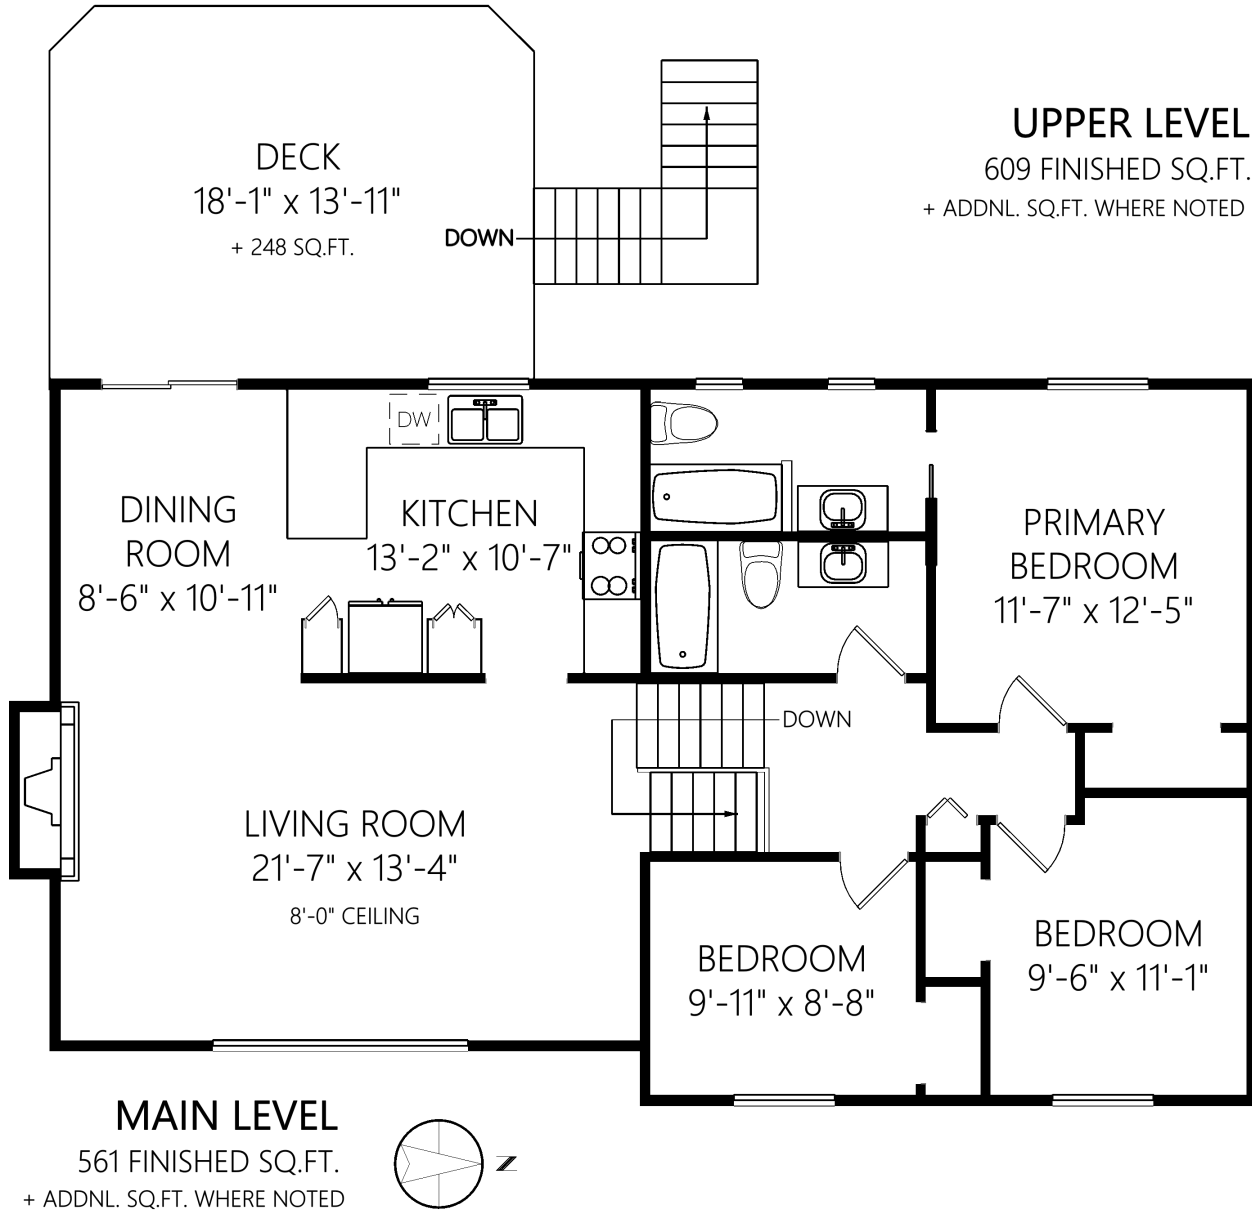

7632 Wallace Dr

	Fin. Sq.Ft.	UnFin. Sq.Ft.	Total Sq.Ft.
Main Level	561	0	561
Upper Level	609	0	609
Entry Level	553	0	553
Lower Level	528	0	528
<b>Total</b>	<b>2251</b>	<b>0</b>	<b>2251</b>

Shown length and width dimensions are approximate.  
 Area sq.ft. is representative of the on-site measurements. (1" accuracy)