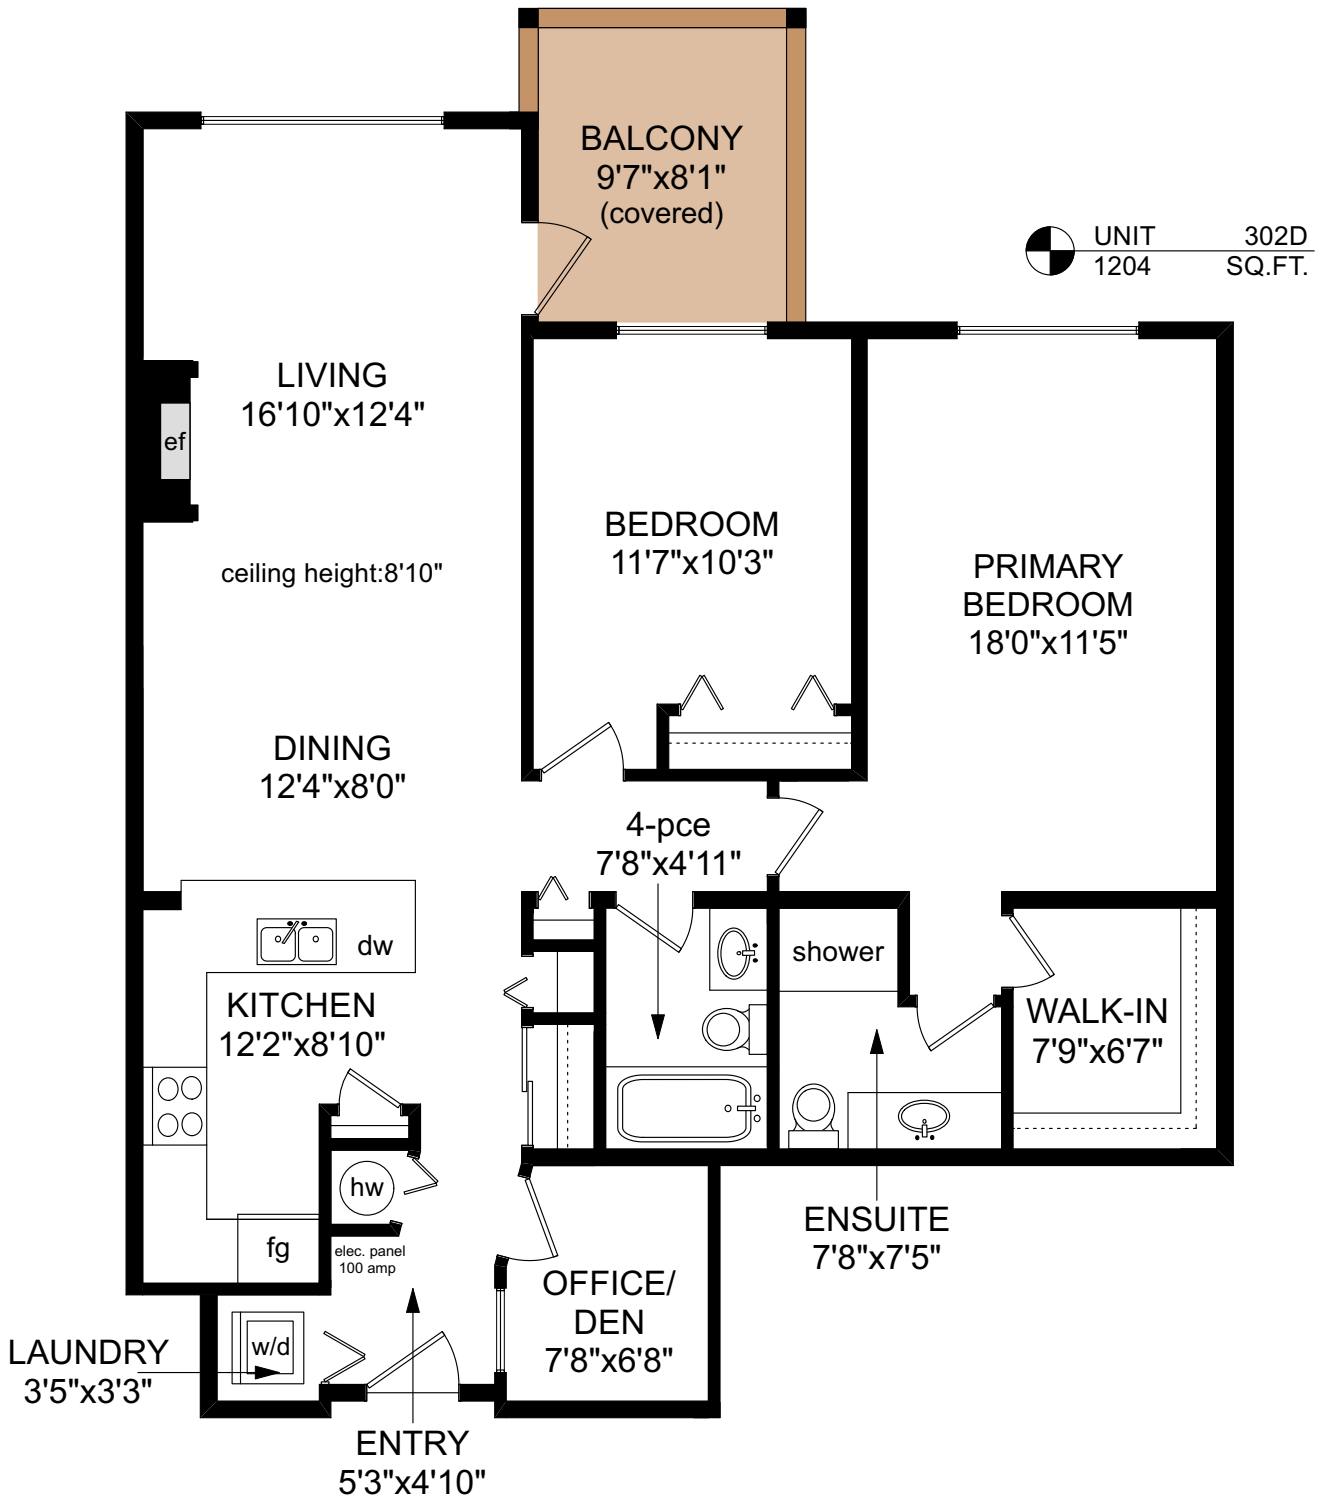

302D - 1115 CRAIGFLOWER ROAD

NOTE: The room name labels/sizes are for viewing reference only.
They are not used for calculating total square footage.

	FINISHED SQ. FT.	UNFINISHED SQ. FT.	TOTAL SQ. FT.
UNIT 302D	1204	0	1204
TOTAL	1204	0	1204
BALCONY	0	77	77

PREPARED FOR THE EXCLUSIVE USE OF
DAVE PHILPS OF DFH REAL ESTATE

MEASURED ON: 01/28/26
DRAWING FILE: 19320

Tafmeasure VICTORIA, B.C.
Ph.2508838894
www.tafmeasure.com